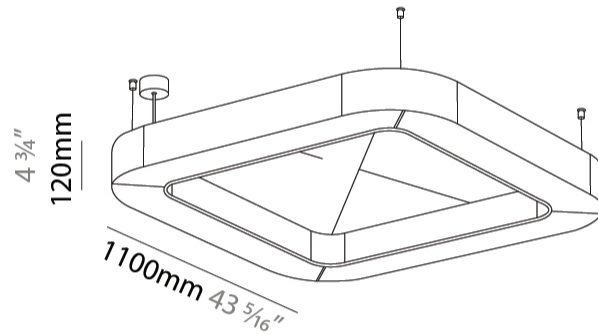

1. To build a product code in our configurator select the specify button on the base model # product page
2. To build a manual product code on this datasheet choose from the options listed below in blue font and add the suffix to the base model #

GENERAL

Series: Quantum Acoustic
Brand: Prolicht
Division: Architectural
Mounting Type: Suspension
Mounting Location: Ceiling
Subcategory: Acoustic

PHYSICAL

Shape: Round
Length (mm): 1100
Length (in): 43 ⁵/₁₆
Width (mm): 1100
Width (in): 43 ⁵/₁₆
Height (mm): 120
Height (in): 4 ³/₄
Light Distribution: Direct
Diffuser: PMMA - Opal / Micro-Prism
Fixture Finish: SSR / BKV / CWI / CRY / HAB / UFT / ITA / RUA / FTG / MYG / LOD / PUS / FRO / FUP / KIA / POP / BLS / SPG / MEY / GOH / GUM / CHC / COM / ABZ / JAG / OBR / MOS / ROR
Accent Finish: ANC / ASH / BNA / BTC / BZE / CEL / EGG / EVG / FOG / FOS / FST / FUA / IRI / IRO / KHA / LIC / LIM / MER / MSN / MUS / ONX / PEA / PLU / POL / PPY / RAY / ROY / RST / STE / SWD / TAN / TAU
Fixture Material: Aluminum
Cable Details: 2 000mm / 78 3/4" or 6 000mm / 236 1/4" Transparent Cable

ELECTRICAL

Lamp Type: LED (Zhaga Standard)
Input Wattage (W): 58.7

LED

Color Temperature (°K): 2700 / 3000 / 3500 / 4000
Max. Delivered Lumen (lm): 4979 / 5153 / 6051 / 5239
Nominal Lumen (lm): 7660 / 7928 / 9309 / 8060
CRI: >90 CRI
Lamp Life (hrs): 50000

OPTICAL

RATINGS AND CERTIFICATIONS

Certified By: CSA Certified to UL and CSA Standards
IP rating: IP20