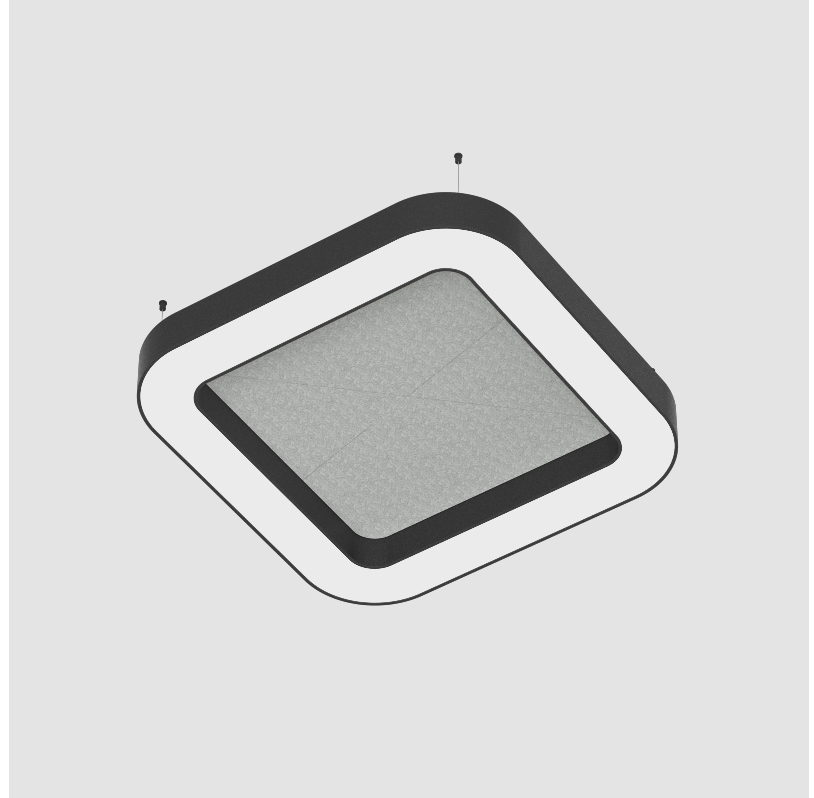

1. To build a product code in our configurator select the specify button on the base model # product page
2. To build a manual product code on this datasheet choose from the options listed below in blue font and add the suffix to the base model #

GENERAL

Series: Quantum Acoustic
Brand: Prolicht
Division: Architectural
Mounting Type: Suspension
Mounting Location: Ceiling
Subcategory: Acoustic

PHYSICAL

Shape: Round
Length (mm): 1100
Length (in): 43 ⁵/₁₆
Width (mm): 1100
Width (in): 43 ⁵/₁₆
Height (mm): 120
Height (in): 4 ³/₄
Light Distribution: Direct
Diffuser: PMMA - Opal / Micro-Prism
Fixture Finish: SSR / BKV / CWI / CRY / HAB / UFT / ITA / RUA / FTG / MYG / LOD / PUS / FRO / FUP / KIA / POP / BLS / SPG / MEY / GOH / GUM / CHC / COM / ABZ / JAG / OBR / MOS / ROR
Accent Finish: ANC / ASH / BNA / BTC / BZE / CEL / EGG / EVG / FOG / FOS / FST / FUA / IRI / IRO / KHA / LIC / LIM / MER / MSN / MUS / ONX / PEA / PLU / POL / PPY / RAY / ROY / RST / STE / SWD / TAN / TAU
Fixture Material: Aluminum
Cable Details: 2 000mm / 78 3/4" or 6 000mm / 236 1/4" Transparent Cable

ELECTRICAL

Lamp Type: LED (Zhaga Standard)
Input Wattage (W): 58.7

LED

Color Temperature (°K): 2700 / 3000 / 3500 / 4000
Max. Delivered Lumen (lm): 4979 / 5153 / 6051 / 5239
Nominal Lumen (lm): 7660 / 7928 / 9309 / 8060
CRI: >90 CRI
Lamp Life (hrs): 50000

OPTICAL

RATINGS AND CERTIFICATIONS

Certified By: CSA Certified to UL and CSA Standards
IP rating: IP20